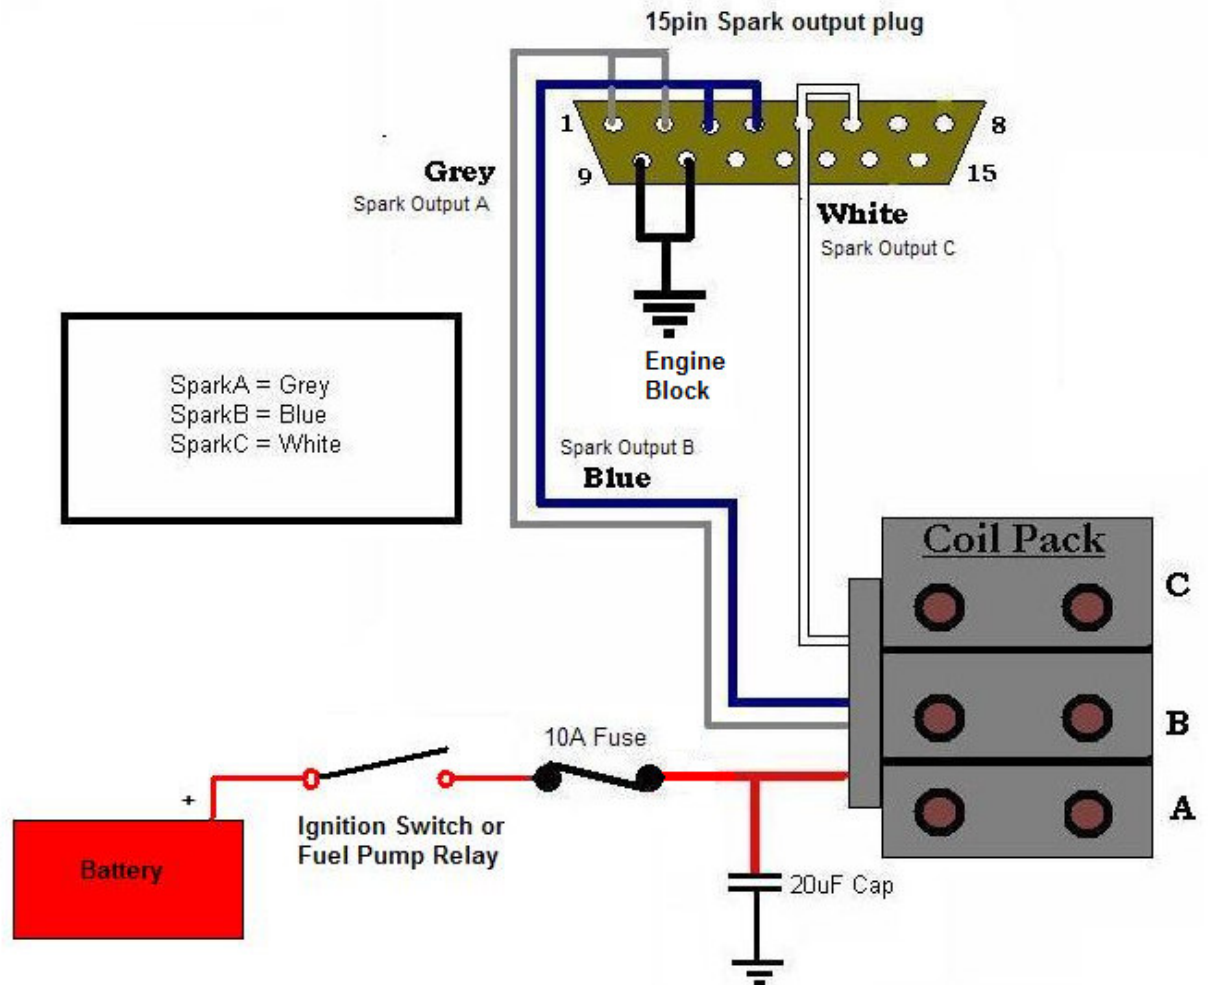

6cy Wasted Spark Coil Pack Wiring

Ensure the Capacitor is wired in as close to the coil as possible.
Ground it to the engine block.

Ideally wire the 12V feed to the coil pack from the fuel pump relay.

www.ExtraEFI.co.uk