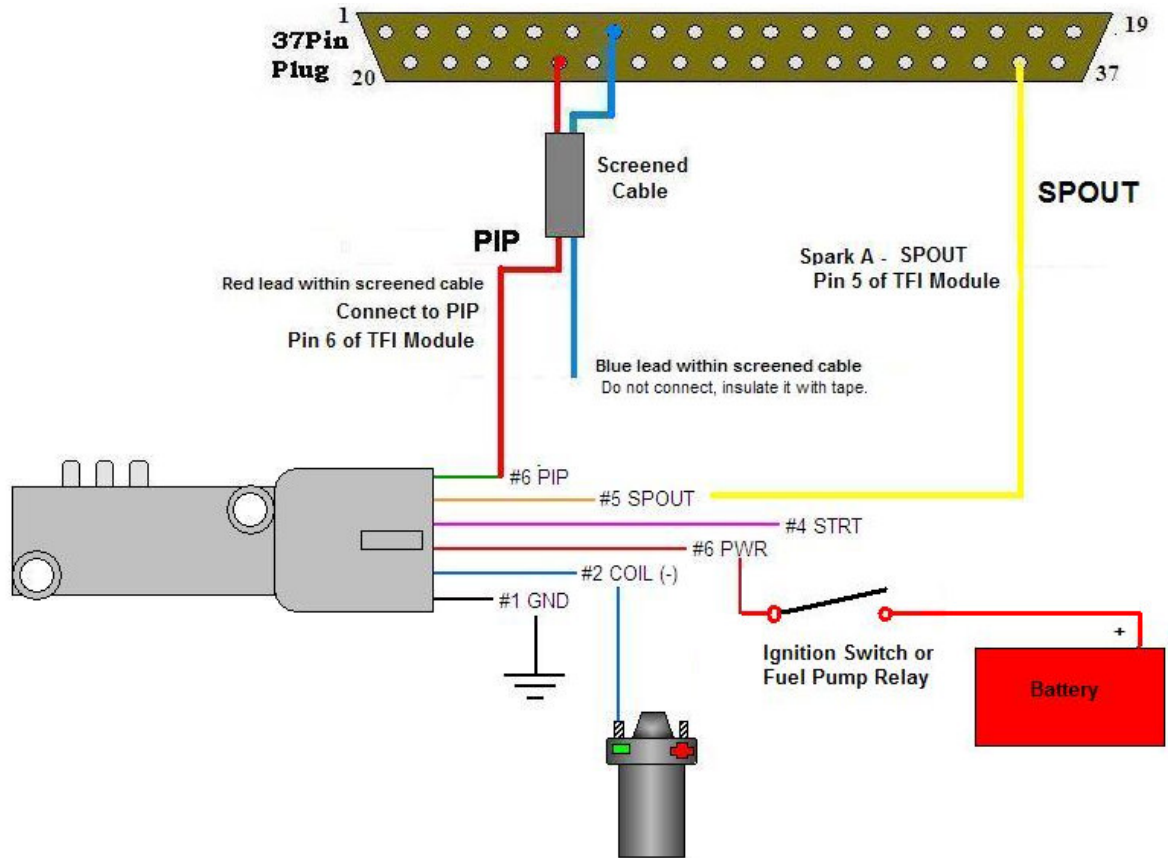

## Ford TFI Wiring

Ideally wire the 12V feed to the coil pack from the fuel pump relay.

[www.ExtraEFI.co.uk](http://www.ExtraEFI.co.uk)